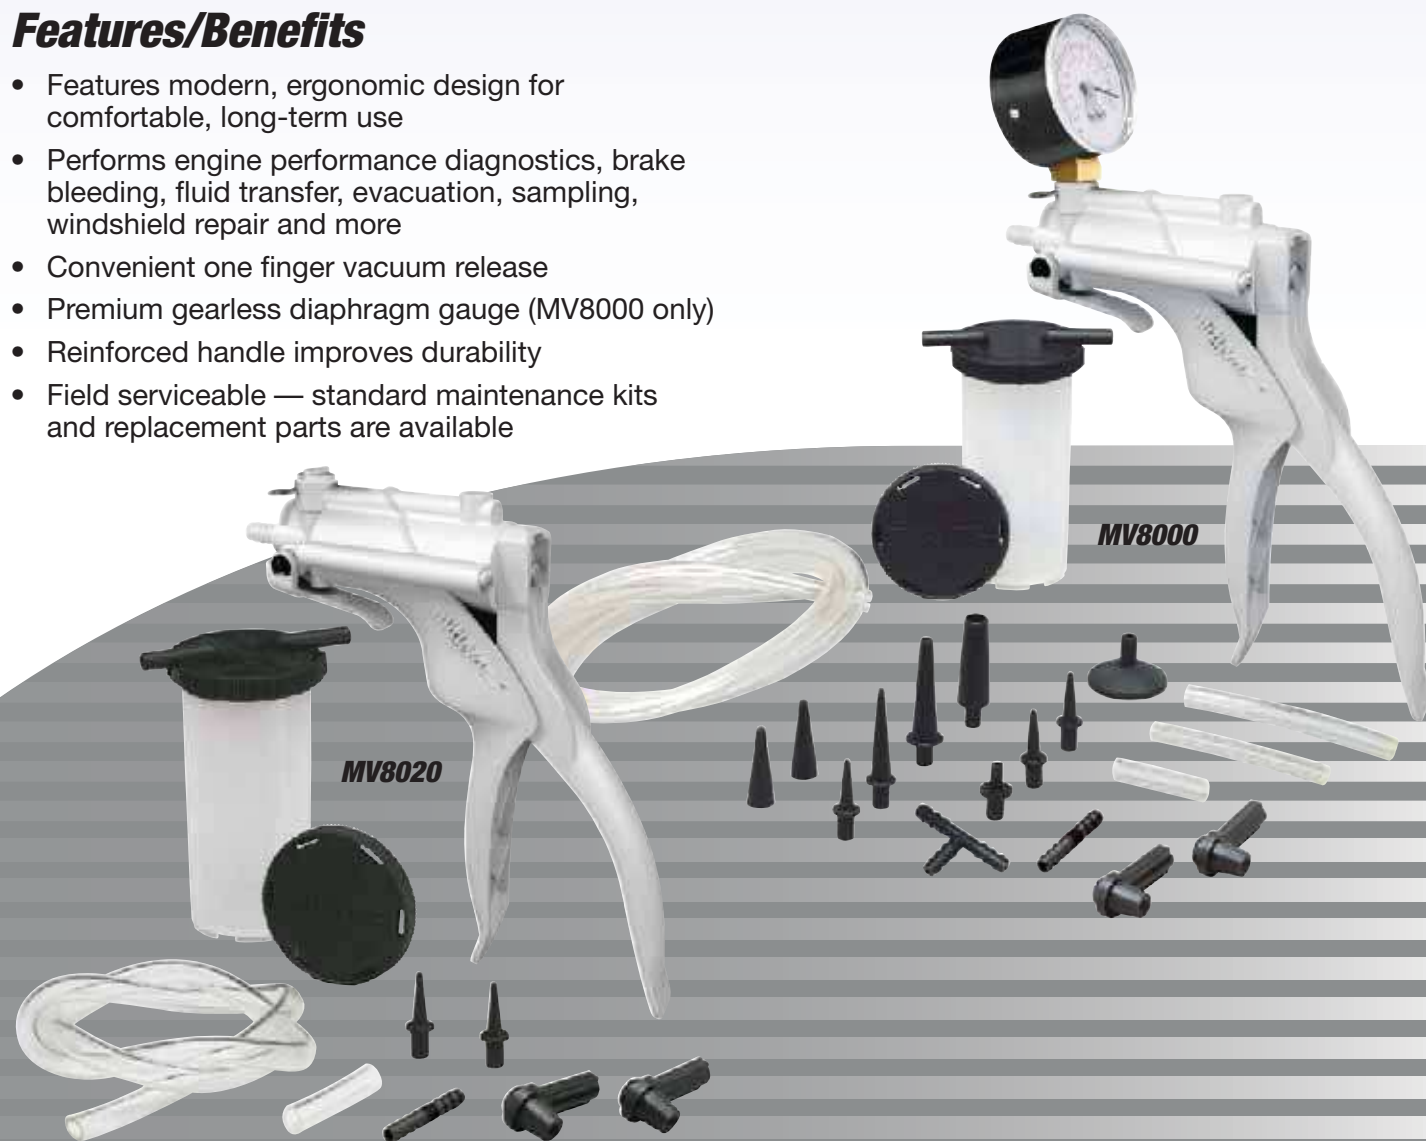

### ***Features/Benefits***

- Features modern, ergonomic design for comfortable, long-term use
- Performs engine performance diagnostics, brake bleeding, fluid transfer, evacuation, sampling, windshield repair and more
- Convenient one finger vacuum release
- Premium gearless diaphragm gauge (MV8000 only)
- Reinforced handle improves durability
- Field serviceable — standard maintenance kits and replacement parts are available

# MV8000 and MV8020 Automotive Test & Bleed Kits

Durable, accurate gearless diaphragm style gauge (MV8000 Only)

Gauge displays inches Hg and kpa units (MV8000 Only)

Pinned connection allows 360° gauge rotation for improved visibility (MV8000 Only)

## MV8000 includes:

- Precision-made repairable vacuum pump with gauge (MV8010)
- Pumps up to 1 cubic inch (16cc) per stroke
- Develops and maintains up to 25" of Mercury vacuum
- 4-1/2 oz. Reservoir jar with fluid transfer and storage lid
- Two – 2 ft. long, 1/4" ID hoses
- Rubber cup adapter
- Two universal bleed screw adapters
- Vacuum "T" adapter
- Automotive test and bleed adapters
- User manual (English/Spanish/French)

## MV8020 includes:

- Precision-made repairable vacuum pump (MV8030)
- Pumps up to 1 cubic inch (16cc) per stroke
- Develops and maintains up to 25" of Mercury vacuum
- 4-1/2 oz. Reservoir jar with fluid transfer and storage lid
- 2 ft. long, 1/4" ID hose
- Two universal bleed screw adapters
- Two tapered bleed screw adapters
- 1/4" ID x 1 1/2" long (6.4 mm ID x 40 mm long) connection tube
- User manual (English/French/Spanish)