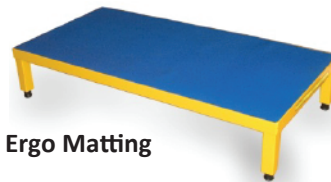

ADJUSTABLE-HEIGHT ONE-STEP WORK PLATFORM

Features:

- 800 lb. rated capacity
- Heavy gauge steel construction
- Powder coat finish
- Powder coat gray finish - Serrated
- Powder with yellow finish - Ergo Matting
- Complies with applicable OSHA & ANSI standards

Grip Strut

Ergo Matting

ADJUSTABLE-HEIGHT ONE-STEP WORK PLATFORM					
SERRATED			ERGO MATTING		
Tri-Arc Model #	Platform Length	Platform Width	Tri-Arc Model #	Platform Length	Platform Width
5" - 8" HEIGHT ADJUSTMENT			5" - 8" HEIGHT ADJUSTMENT		
WLOS524242	24"	24"	MCOS24195	24"	19"
WLOS536242	36"	24"	MCOS24245	24"	24"
WLOS548242	48"	24"	MCOS36195	36"	19"
WLOS559242	59"	24"	MCOS36245	36"	24"
WLOS571242	71"	24"	MCOS48195	48"	19"
WLOS597242	97"	24"	MCOS48245	48"	24"
			MCOS72245	72"	24"
9" - 14" HEIGHT ADJUSTMENT			9" - 14" HEIGHT ADJUSTMENT		
WLOS924242	24"	24"	MCOS24199	24"	19"
WLOS936242	36"	24"	MCOS24249	24"	24"
WLOS948242	48"	24"	MCOS36199	36"	19"
WLOS959242	59"	24"	MCOS36249	36"	24"
WLOS971242	71"	24"	MCOS48199	48"	19"
WLOS997242	97"	24"	MCOS48249	48"	24"
			MCOS72249	72"	24"