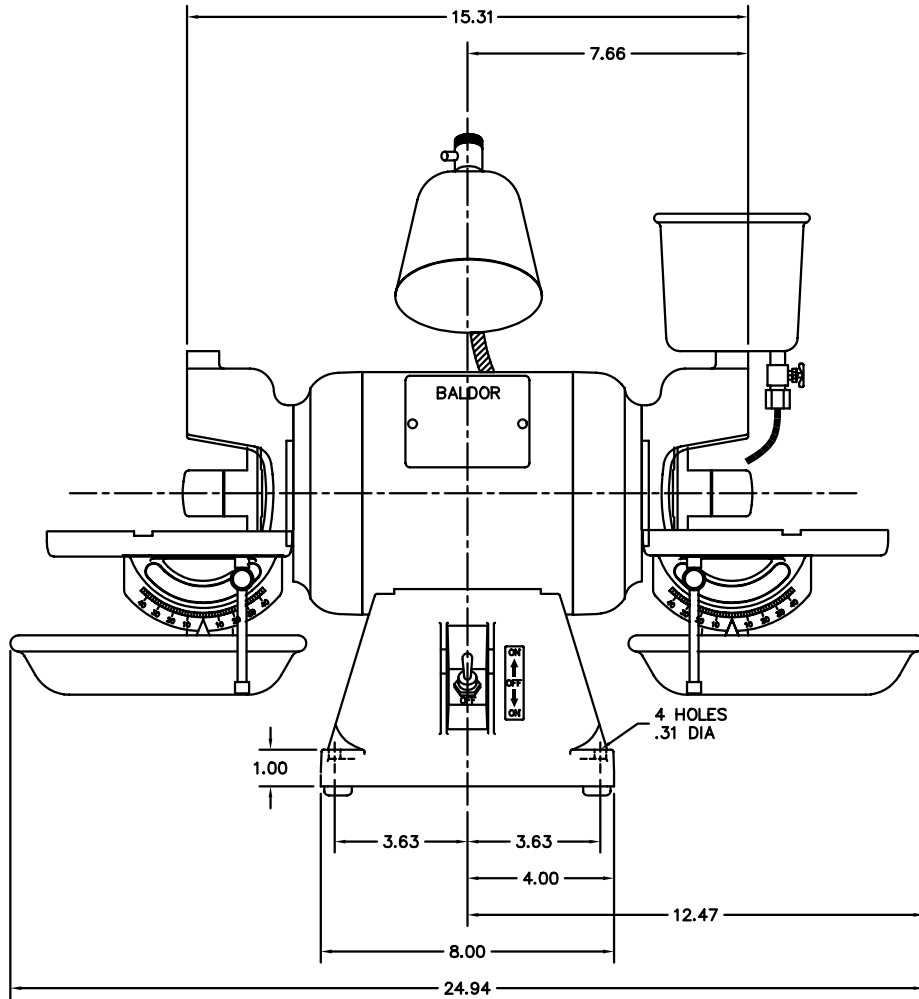

ALY0559

CUST. NAME		CUST. P.O.			REMARKS:		
MODEL	INSUL	AMB	H.P.	MTG	REV: D	UPDATED & LOADED TO ACAD	
R.P.M.	VOLTS	ENCL	PHASE	FREQ	SCALE: .4	BY: JKH	REVISED: 01/13/98
FRAME	TYPE	CERTIFIED BY			FILE: AAA00050586	TDR: 0140463	

BALDOR ELECTRIC Co.

STD CARBIDE TOOL GRINDER MODEL 35 524C FRAME

ALY0559