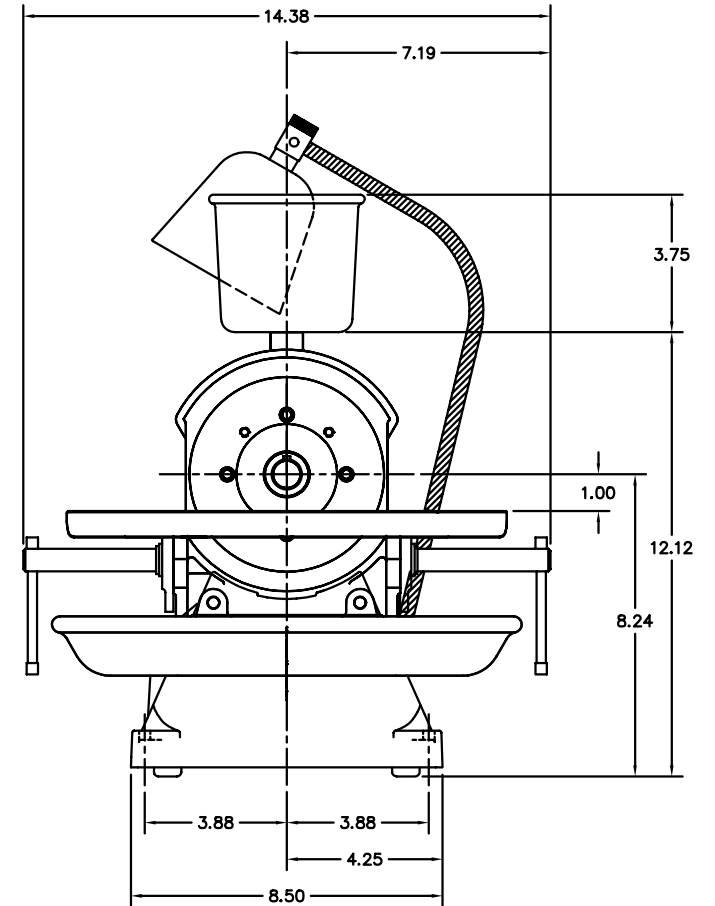

ALY0559

CUST. NAME		CUST. P.O.			REMARKS:		
MODEL	INSUL	AMB	H.P.	MTG	REV: D	UPDATED & LOADED TO ACAD	
R.P.M.	VOLTS	ENCL	PHASE	FREQ	SCALE: .4	BY: JKH	REVISED: 01/13/98
FRAME	TYPE	CERTIFIED BY			FILE: AAA00050586	TDR: 0140463	

BALDOR ELECTRIC Co.

STD CARBIDE TOOL GRINDER MODEL 35 524C FRAME

ALY0559