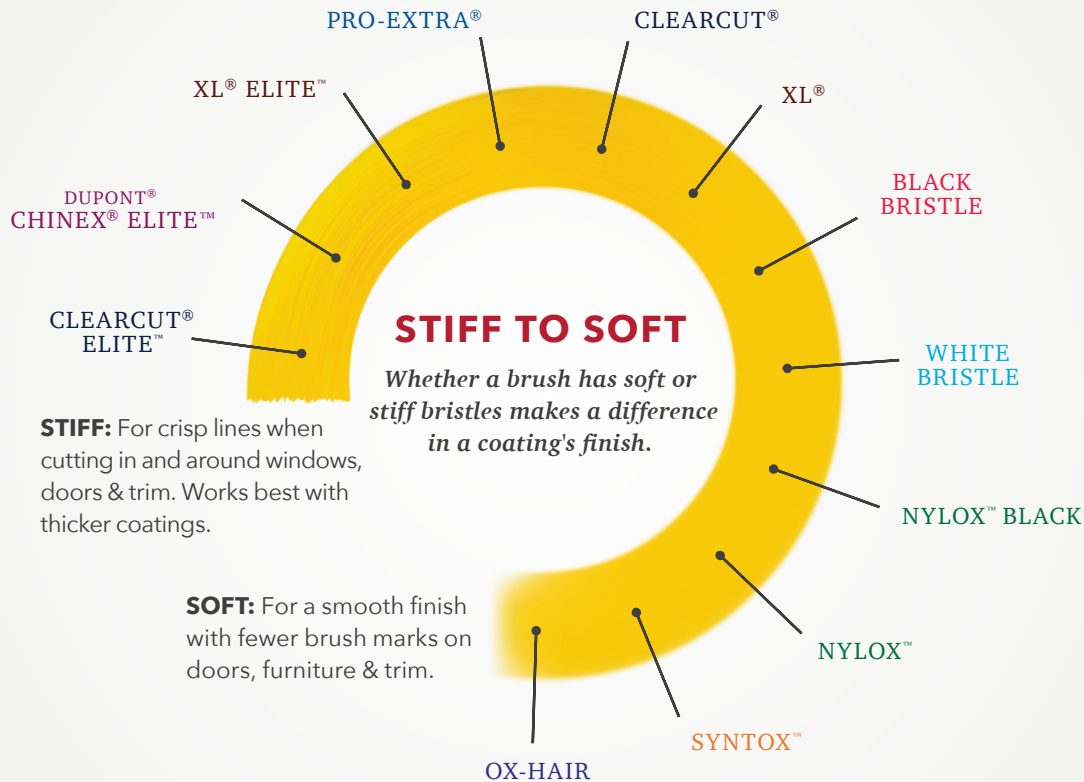

# BRUSHES

*Expertly crafted for*  
**LASTING QUALITY**

Purdy® brushes are handcrafted in the U.S.A. by expert brushmakers, many with decades of experience. Each brushmaker learns from their peers for two years to gain all the knowledge it takes to be an expert. This dedication to crafting the highest quality brushes is reflected with a personal sticker on each brush, featuring the signature of the brushmaker who crafted it.

# How to CHOOSE A BRUSH

**Not All Brushes Are Created Equal.** All Purdy® brushes feature alderwood handles, resulting in a light, durable and maneuverable handle that absorbs sweat to keep hands dry.

With synthetic filaments and natural bristles sourced from the finest natural resources, Purdy is dedicated to the highest standard of quality.

## WALL OR TRIM

Within each brush series, brushes are classified as either a wall or trim brush.

**Trim** brushes are for short strokes when you need more control, so they hold less paint.

**Wall** brushes are for longer strokes when you need to cover more surface area, so they have thicker bristles, or filaments, to hold more paint.