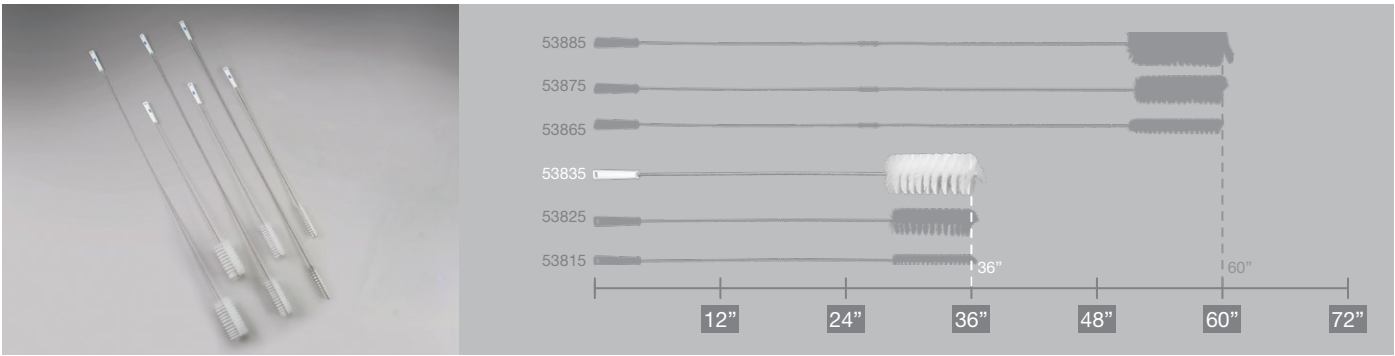

Ø3.0" Tube Brush w/ 3' Flex Handle

Series 53835

Flexible Handle

Stainless steel holds bristles tight and allows for cleaning in tight spaces

Soft Bristles

Ideal for sweeping fine particles and for wet use with cleaning agents

This tube and valve brush is designed to clean hard-to-reach areas. The soft bristles are attached to a helically wound stainless steel shaft, making it strong, FDA-compliant, and chemically resistant.

Ø3.0" Tube Brush w/ 3' Flex Handle

53835

Available in white only

The 3' flex handle lets the tube brush fit in curved pipes easily so the soft bristles can sweep out small particles.

The brush can also be used with water and a cleaning agent for a washing effect.

Specifications:

Length: 36.25"

Width: 3"

Height: 3"

FDA-Compliant Raw Material: Yes

Material: Polyester/SS/Polypropylene

Unit Weight: 0.37 lbs.

Bristle Type: Soft