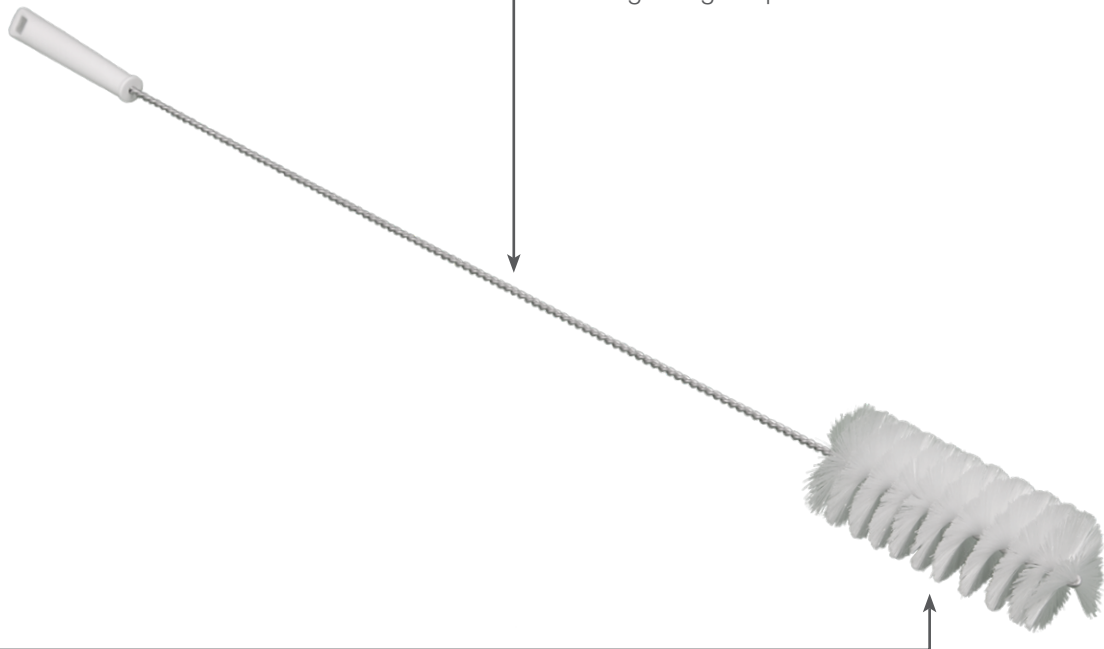

Ø3.0" Tube Brush w/ 3' Flex Handle

Series 53835

Flexible Handle

Stainless steel holds bristles tight and allows for cleaning in tight spaces

Soft Bristles

Ideal for sweeping fine particles and for wet use with cleaning agents

This tube and valve brush is designed to clean hard-to-reach areas. The soft bristles are attached to a helically wound stainless steel shaft, making it strong, FDA-compliant, and chemically resistant.

Ø3.0" Tube Brush w/ 3' Flex Handle

53835

Available in white only

The 3' flex handle lets the tube brush fit in curved pipes easily so the soft bristles can sweep out small particles.

The brush can also be used with water and a cleaning agent for a washing effect.

Specifications:

Length: 36.25"

Width: 3"

Height: 3"

FDA-Compliant Raw Material: Yes

Material: Polyester/SS/Polypropylene

Unit Weight: 0.37 lbs.

Bristle Type: Soft