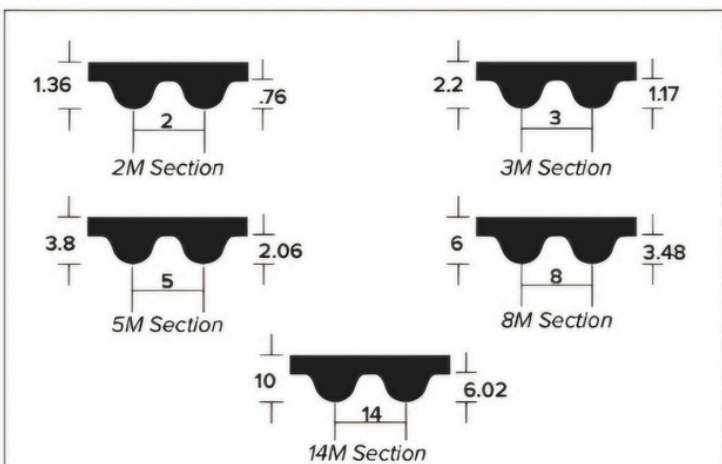

BELT DIMENSIONS

CLASSICAL SECTION Dimensions are in inches

WEDGE SECTION Dimensions are in mm

NARROW SECTION Dimensions are in inches

LIGHT DUTY / LAWNMASTER Dimensions are in inches

BANDED BELTS Dimensions are in inches

BANDED BELTS Dimensions are in inches

BANDED BELTS Dimensions are in mm

PIX[®] BELT DIMENSIONS

BELT DIMENSIONS

HEXAGONAL BELTS

Dimensions are in inches

RIBBED / POLY-V BELTS

Dimensions are in inches

TIMING BELTS CLASSICAL SECTION

Dimensions are in inches

TIMING BELTS HTD SECTION

Dimensions are in mm

TIMING BELTS STD SECTION

Dimensions are in mm

DOUBLE SIDED TIMING BELTS

Dimensions are in mm