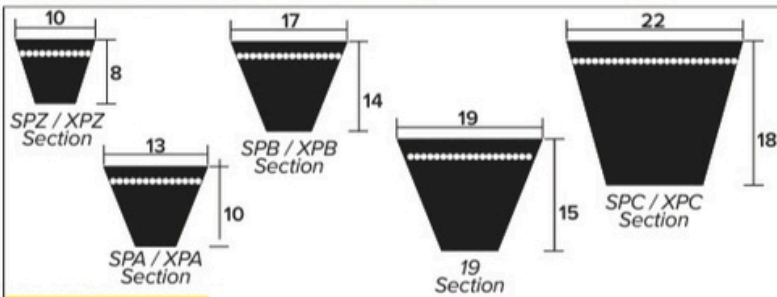

BELT DIMENSIONS

CLASSICAL SECTION Dimensions are in inches

WEDGE SECTION Dimensions are in mm

NARROW SECTION Dimensions are in inches

LIGHT DUTY / LAWNMASTER Dimensions are in inches

BANDED BELTS Dimensions are in inches

BANDED BELTS Dimensions are in inches

BANDED BELTS Dimensions are in mm

PIX[®] BELT DIMENSIONS

BELT DIMENSIONS

HEXAGONAL BELTS

Dimensions are in inches

RIBBED / POLY-V BELTS

Dimensions are in inches

TIMING BELTS CLASSICAL SECTION

Dimensions are in inches

TIMING BELTS HTD SECTION

Dimensions are in mm

TIMING BELTS STD SECTION

Dimensions are in mm

DOUBLE SIDED TIMING BELTS

Dimensions are in mm