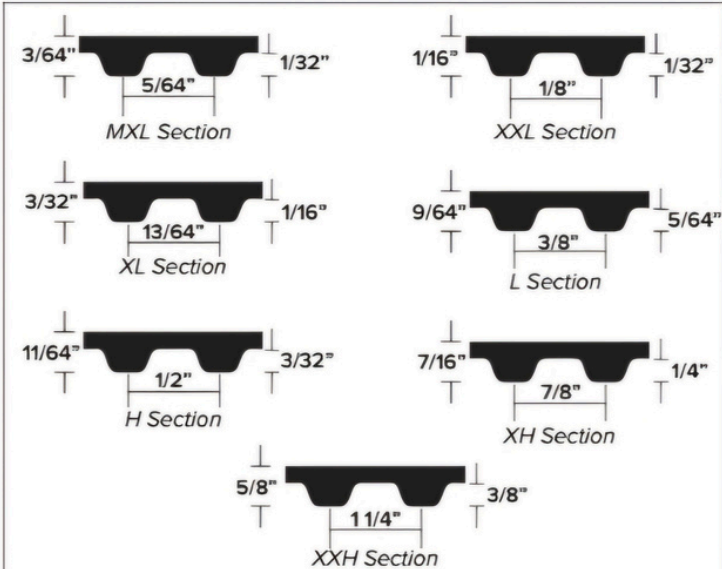

BELT DIMENSIONS

CLASSICAL SECTION Dimensions are in inches

WEDGE SECTION Dimensions are in mm

NARROW SECTION Dimensions are in inches

LIGHT DUTY / LAWNMASTER Dimensions are in inches

BANDED BELTS Dimensions are in inches

BANDED BELTS Dimensions are in inches

BANDED BELTS Dimensions are in mm

PIX[®] BELT DIMENSIONS

BELT DIMENSIONS

HEXAGONAL BELTS

Dimensions are in inches

RIBBED / POLY-V BELTS

Dimensions are in inches

TIMING BELTS CLASSICAL SECTION

Dimensions are in inches

TIMING BELTS HTD SECTION

Dimensions are in mm

TIMING BELTS STD SECTION

Dimensions are in mm

DOUBLE SIDED TIMING BELTS

Dimensions are in mm