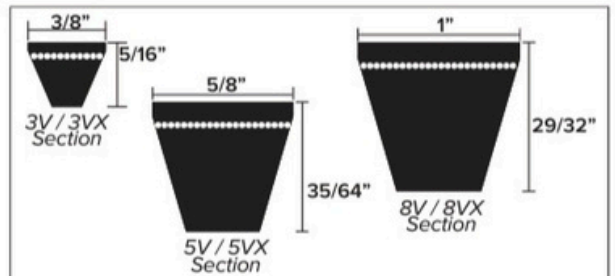

BELT DIMENSIONS

CLASSICAL SECTION Dimensions are in inches

WEDGE SECTION Dimensions are in mm

NARROW SECTION Dimensions are in inches

LIGHT DUTY / LAWNMASTER Dimensions are in inches

BANDED BELTS Dimensions are in inches

BANDED BELTS Dimensions are in inches

BANDED BELTS Dimensions are in mm

PIX[®] BELT DIMENSIONS

BELT DIMENSIONS

HEXAGONAL BELTS

Dimensions are in inches

RIBBED / POLY-V BELTS

Dimensions are in inches

TIMING BELTS CLASSICAL SECTION

Dimensions are in inches

TIMING BELTS HTD SECTION

Dimensions are in mm

TIMING BELTS STD SECTION

Dimensions are in mm

DOUBLE SIDED TIMING BELTS

Dimensions are in mm