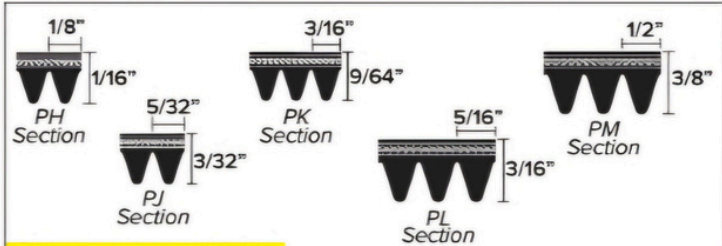

BELT DIMENSIONS

CLASSICAL SECTION Dimensions are in inches

WEDGE SECTION Dimensions are in mm

NARROW SECTION Dimensions are in inches

LIGHT DUTY / LAWNMASTER Dimensions are in inches

BANDED BELTS Dimensions are in inches

BANDED BELTS Dimensions are in inches

BANDED BELTS Dimensions are in mm

PIX[®] BELT DIMENSIONS

BELT DIMENSIONS

HEXAGONAL BELTS

Dimensions are in inches

RIBBED / POLY-V BELTS

Dimensions are in inches

TIMING BELTS CLASSICAL SECTION

Dimensions are in inches

TIMING BELTS HTD SECTION

Dimensions are in mm

TIMING BELTS STD SECTION

Dimensions are in mm

DOUBLE SIDED TIMING BELTS

Dimensions are in mm