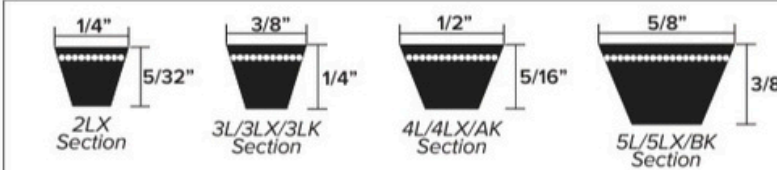

BELT DIMENSIONS

CLASSICAL SECTION Dimensions are in inches

WEDGE SECTION Dimensions are in mm

NARROW SECTION Dimensions are in inches

LIGHT DUTY / LAWNMASTER Dimensions are in inches

BANDED BELTS Dimensions are in inches

BANDED BELTS Dimensions are in inches

BANDED BELTS Dimensions are in mm

PIX[®] BELT DIMENSIONS

BELT DIMENSIONS

HEXAGONAL BELTS

Dimensions are in inches

RIBBED / POLY-V BELTS

Dimensions are in inches

TIMING BELTS CLASSICAL SECTION

Dimensions are in inches

TIMING BELTS HTD SECTION

Dimensions are in mm

TIMING BELTS STD SECTION

Dimensions are in mm

DOUBLE SIDED TIMING BELTS

Dimensions are in mm