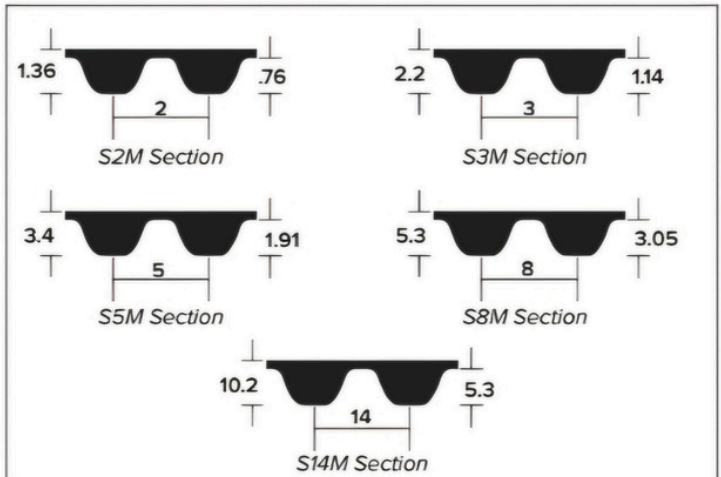

BELT DIMENSIONS

CLASSICAL SECTION Dimensions are in inches

WEDGE SECTION Dimensions are in mm

NARROW SECTION Dimensions are in inches

LIGHT DUTY / LAWNMASTER Dimensions are in inches

BANDED BELTS Dimensions are in inches

BANDED BELTS Dimensions are in inches

BANDED BELTS Dimensions are in mm

PIX[®] BELT DIMENSIONS

BELT DIMENSIONS

HEXAGONAL BELTS

Dimensions are in inches

RIBBED / POLY-V BELTS

Dimensions are in inches

TIMING BELTS CLASSICAL SECTION

Dimensions are in inches

TIMING BELTS HTD SECTION

Dimensions are in mm

TIMING BELTS STD SECTION

Dimensions are in mm

DOUBLE SIDED TIMING BELTS

Dimensions are in mm