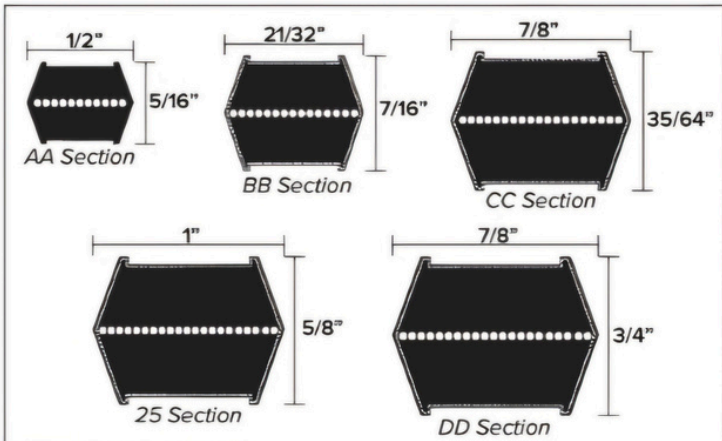

BELT DIMENSIONS

CLASSICAL SECTION Dimensions are in inches

WEDGE SECTION Dimensions are in mm

NARROW SECTION Dimensions are in inches

LIGHT DUTY / LAWNMASTER Dimensions are in inches

BANDED BELTS Dimensions are in inches

BANDED BELTS Dimensions are in inches

BANDED BELTS Dimensions are in mm

PIX[®] BELT DIMENSIONS

BELT DIMENSIONS

HEXAGONAL BELTS

Dimensions are in inches

RIBBED / POLY-V BELTS

Dimensions are in inches

TIMING BELTS CLASSICAL SECTION

Dimensions are in inches

TIMING BELTS HTD SECTION

Dimensions are in mm

TIMING BELTS STD SECTION

Dimensions are in mm

DOUBLE SIDED TIMING BELTS

Dimensions are in mm