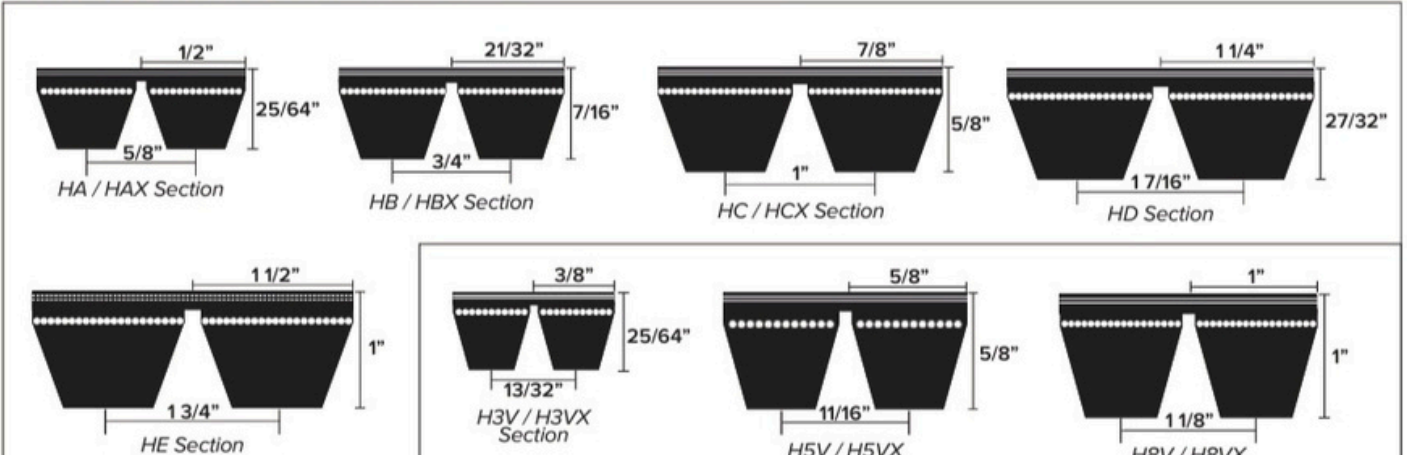

BELT DIMENSIONS

CLASSICAL SECTION Dimensions are in inches

WEDGE SECTION Dimensions are in mm

NARROW SECTION Dimensions are in inches

LIGHT DUTY / LAWNMASTER Dimensions are in inches

BANDED BELTS Dimensions are in inches

BANDED BELTS Dimensions are in inches

BANDED BELTS Dimensions are in mm

PIX[®] BELT DIMENSIONS

BELT DIMENSIONS

HEXAGONAL BELTS

Dimensions are in inches

RIBBED / POLY-V BELTS

Dimensions are in inches

TIMING BELTS CLASSICAL SECTION

Dimensions are in inches

TIMING BELTS HTD SECTION

Dimensions are in mm

TIMING BELTS STD SECTION

Dimensions are in mm

DOUBLE SIDED TIMING BELTS

Dimensions are in mm