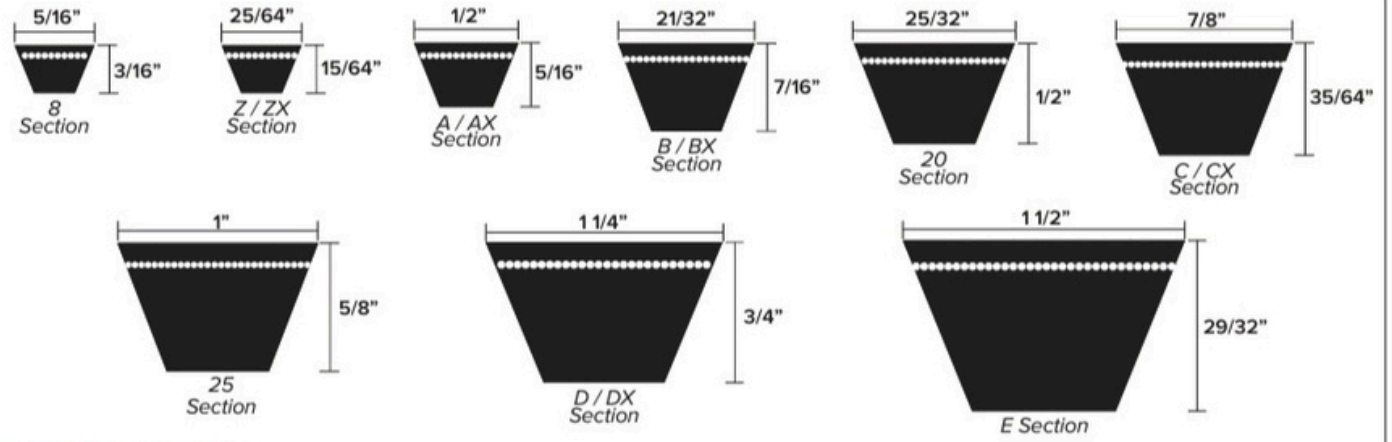

BELT DIMENSIONS

CLASSICAL SECTION Dimensions are in inches

WEDGE SECTION Dimensions are in mm

NARROW SECTION Dimensions are in inches

LIGHT DUTY / LAWNMASTER Dimensions are in inches

BANDED BELTS Dimensions are in inches

BANDED BELTS Dimensions are in inches

BANDED BELTS Dimensions are in mm

PIX[®] BELT DIMENSIONS

BELT DIMENSIONS

HEXAGONAL BELTS

Dimensions are in inches

RIBBED / POLY-V BELTS

Dimensions are in inches

TIMING BELTS CLASSICAL SECTION

Dimensions are in inches

TIMING BELTS HTD SECTION

Dimensions are in mm

TIMING BELTS STD SECTION

Dimensions are in mm

DOUBLE SIDED TIMING BELTS

Dimensions are in mm