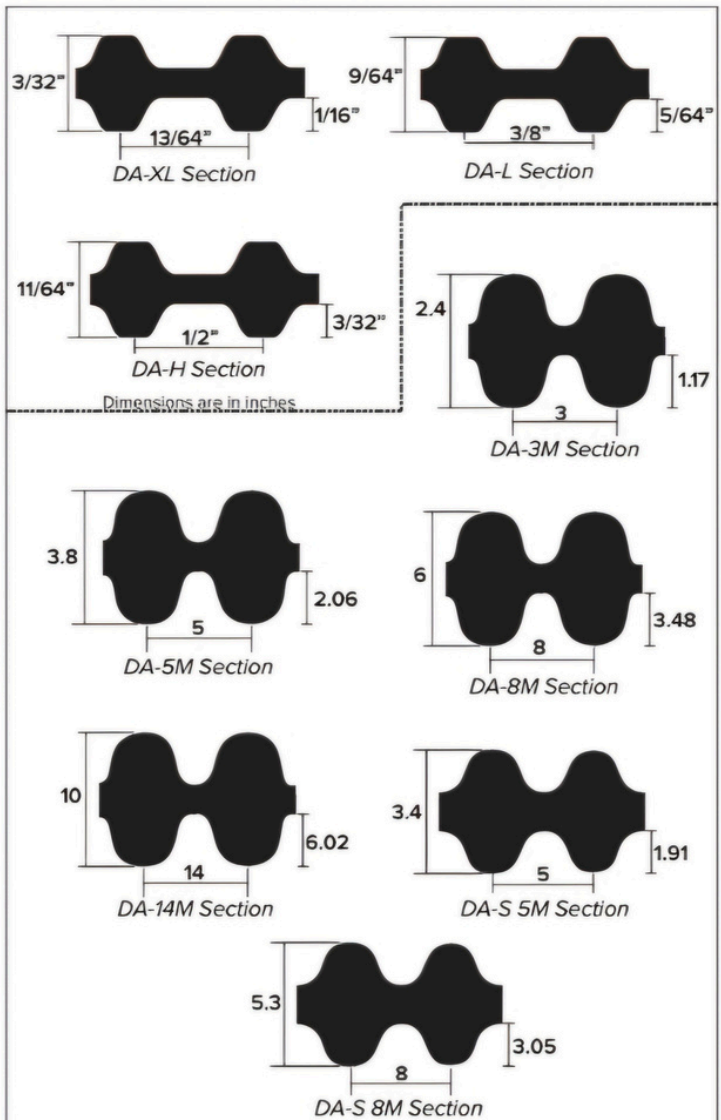

BELT DIMENSIONS

CLASSICAL SECTION Dimensions are in inches

WEDGE SECTION Dimensions are in mm

NARROW SECTION Dimensions are in inches

LIGHT DUTY / LAWNMASTER Dimensions are in inches

BANDED BELTS Dimensions are in inches

BANDED BELTS Dimensions are in inches

BANDED BELTS Dimensions are in mm

PIX[®] BELT DIMENSIONS

BELT DIMENSIONS

HEXAGONAL BELTS

Dimensions are in inches

RIBBED / POLY-V BELTS

Dimensions are in inches

TIMING BELTS CLASSICAL SECTION

Dimensions are in inches

TIMING BELTS HTD SECTION

Dimensions are in mm

TIMING BELTS STD SECTION

Dimensions are in mm

DOUBLE SIDED TIMING BELTS

Dimensions are in mm